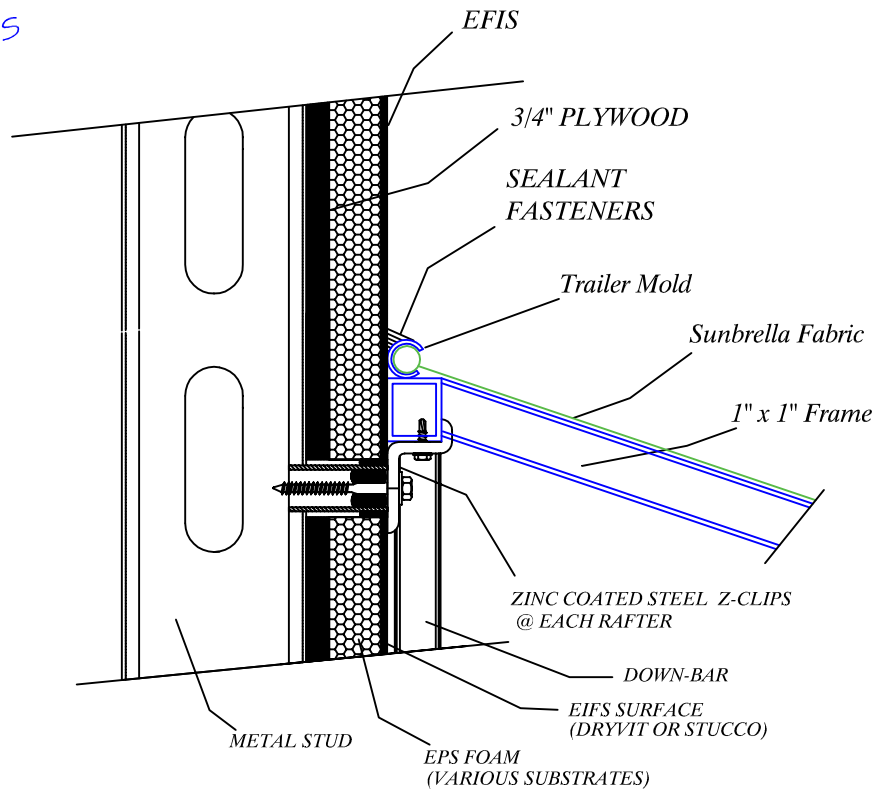

Fabric Awning typical attachment detail

DRYVIT/ EFIS/ STUCCO

Top connections

Bottom connections

Commercial-Residential (901) 368-4477
4834 Hickory Hill fax 368-1798
Memphis, TN