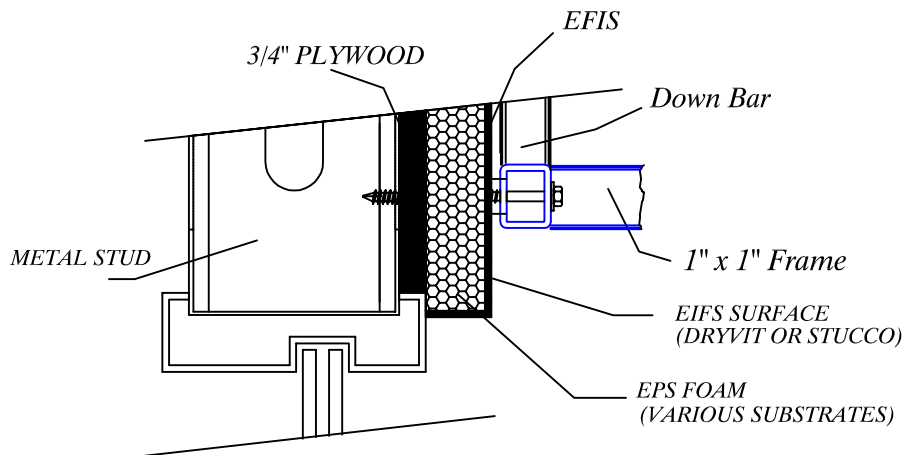

Fabric Awning typical attachment detail

DRYVIT/ EFIS/ STUCCO

Top connections

Bottom connections

Commercial-Residential (901) 368-4477
4834 Hickory Hill fax 368-1798
Memphis, TN